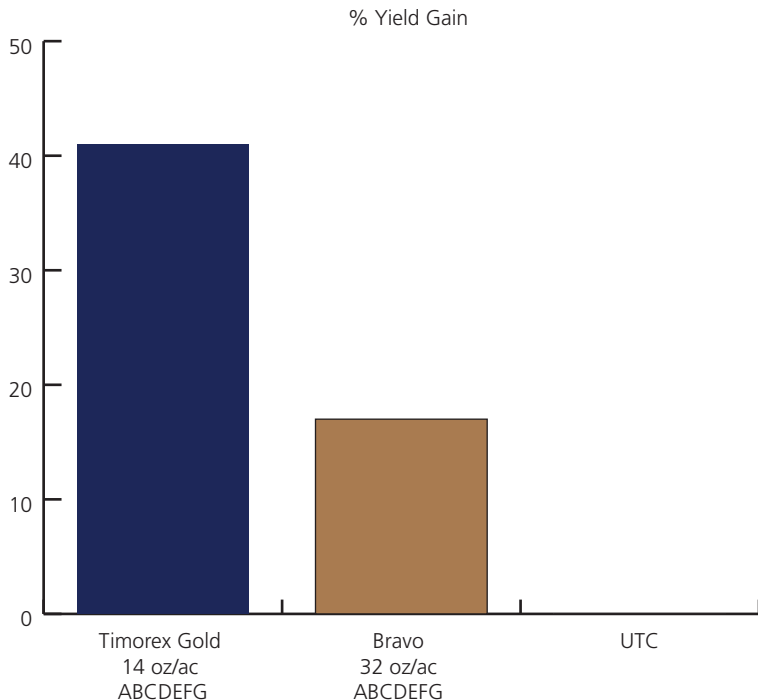

Control of Early Blight (*Alternaria* spp.) equivalent to chlorothalonil

2016 – Almonte, Ontario, Canada CA1603