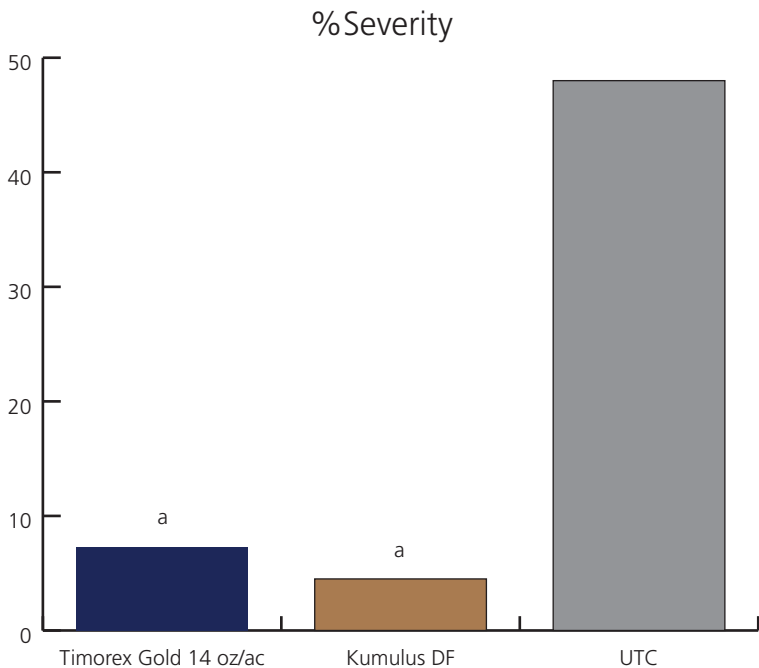

Controls Powdery Mildew of Zucchini as well as standards

MX 1351, Mexico, 2013, applications every 7 days, (*Erysiphe cichoracearum*)