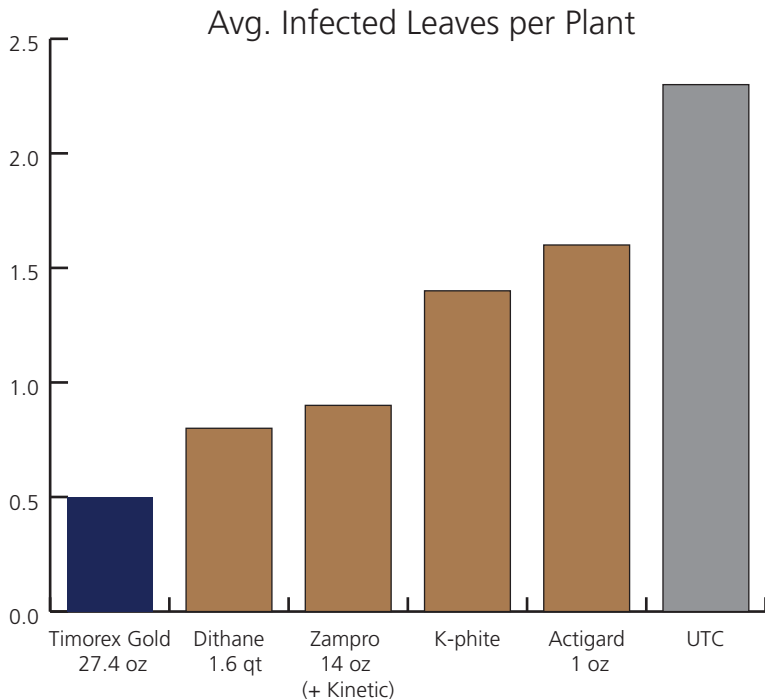

Controls Downy Mildew in Lettuce

US1604 – Matheron Downy Mildew of Lettuce (variety Bubba), USA, 2016