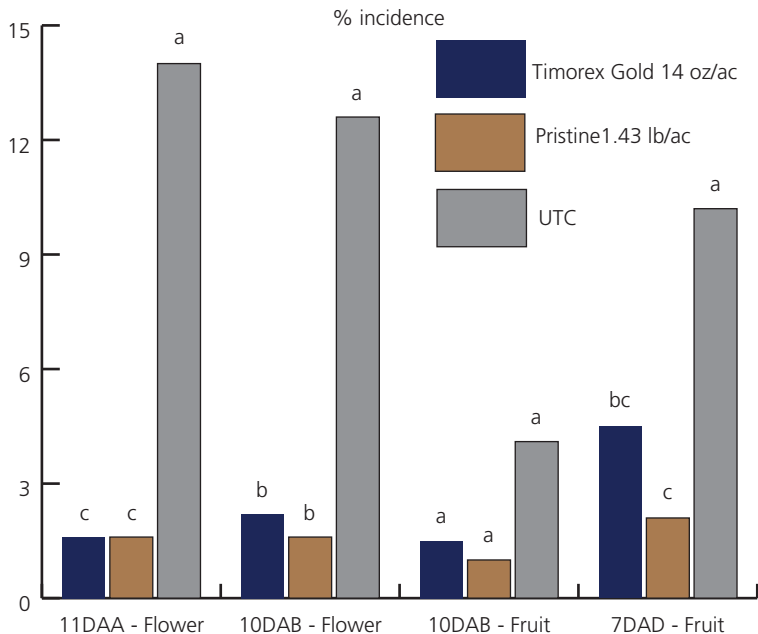

# Controls botrytis in blueberries = to conventional standards

2016 – Pembroke, Ontario, Canada, low bush CA1611