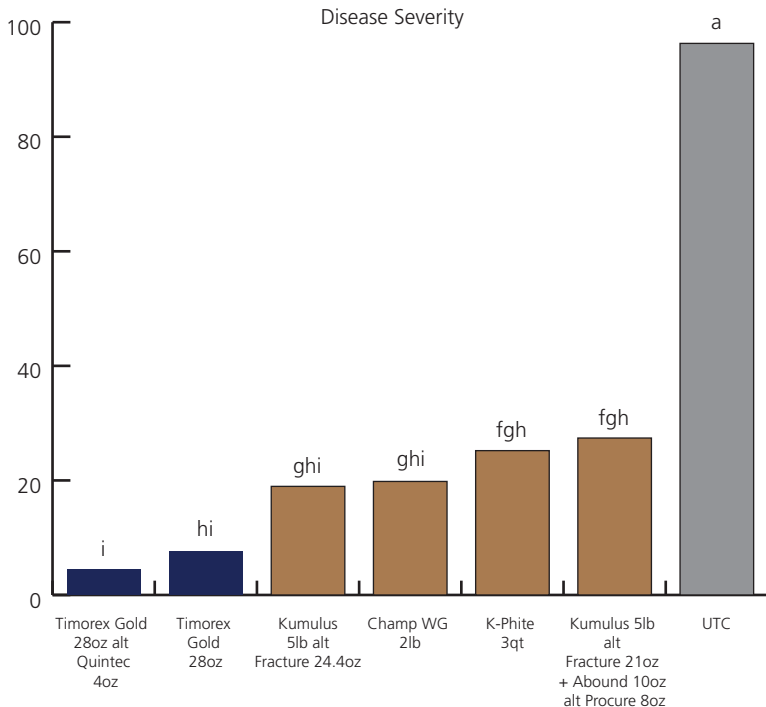

# Control of Powdery Mildew Comparable to Conventional Standards

UC Davis, Courtland, CA - Gubler, 2013 cultivar Chardonnay